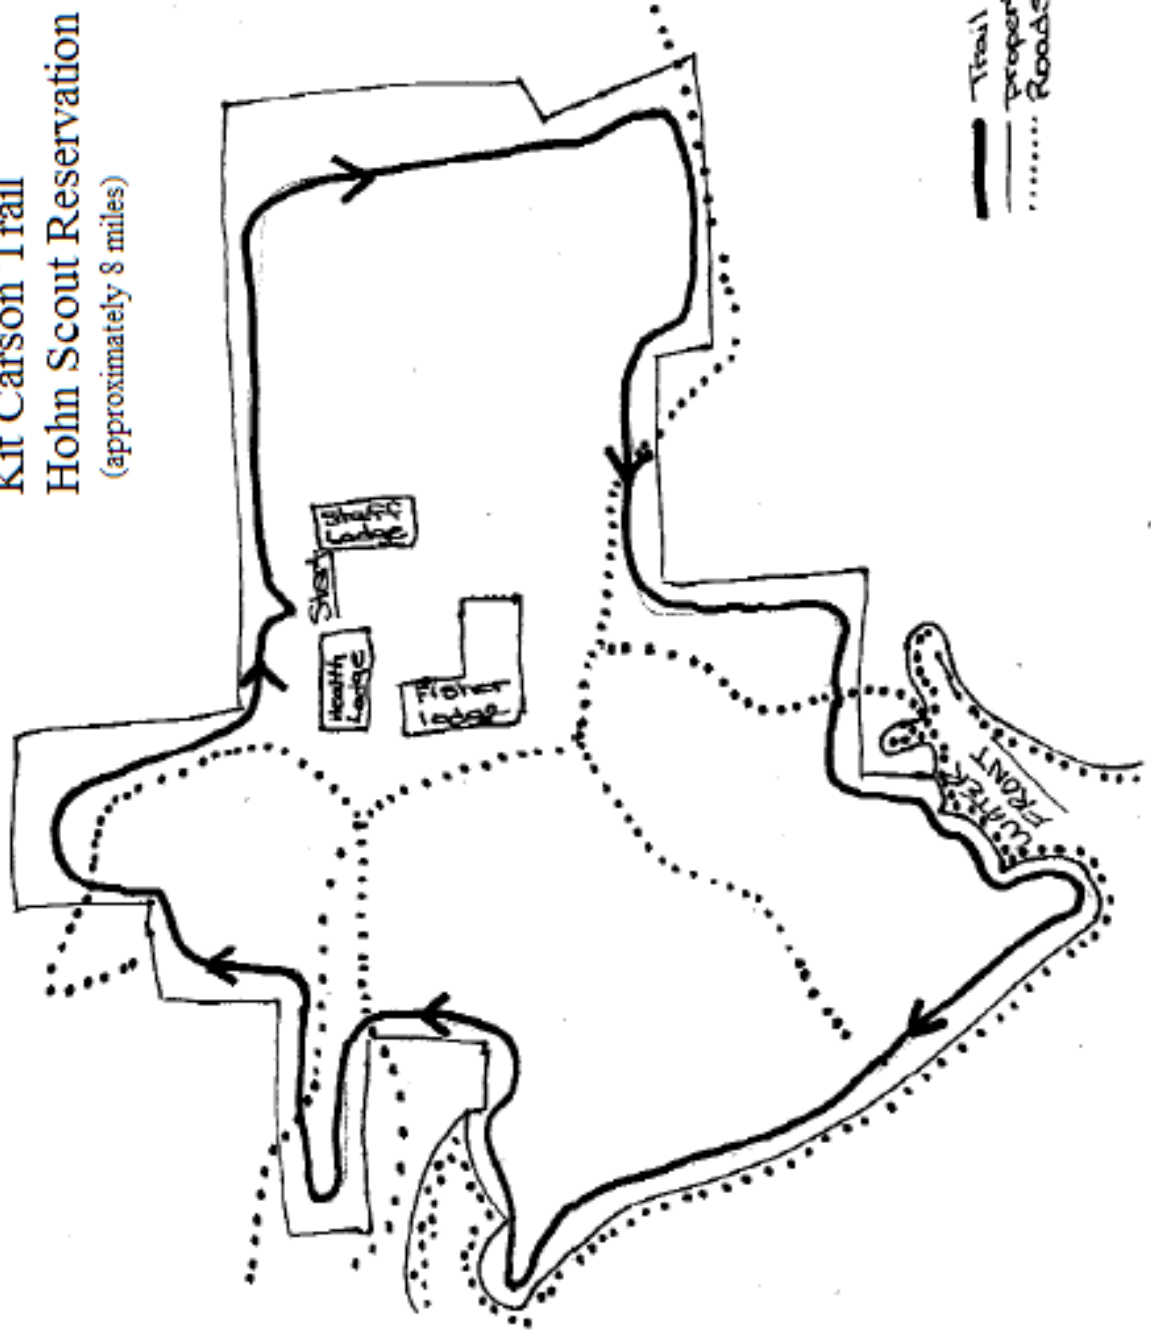

Kit Carson Trail  
Hohn Scout Reservation  
(approximately 8 miles)

- Trail
- - - Property Line
- ..... Roads